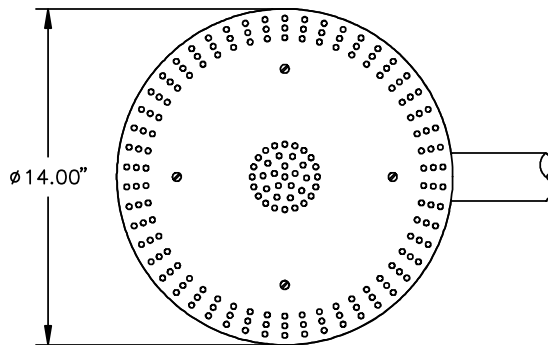

**S.O.A.P.
STATIC OUTSIDE AIR PROBE**

STANDARD CONSTRUCTION

Disks. Type 316 stainless steel, 14 ga.
Connection Fitting. Type 316 stainless steel, 2" FPT.

PERFORMANCE SPECIFICATIONS

Accuracy. Within 1% of actual outside atmospheric air pressure in winds up to 40 MPH having approach angles up to 30° from horizontal. 2-3% accuracy for approach angles 30° to 60° from horizontal.

DIMENSIONAL SPECIFICATIONS

SIDE VIEW

BOTTOM VIEW