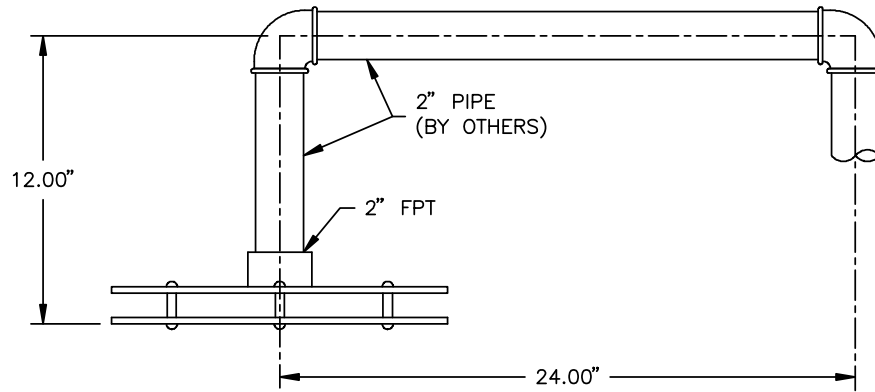

**S.O.A.P.
STATIC OUTSIDE AIR PROBE**

STANDARD CONSTRUCTION

Disks. Type 316 stainless steel, 14 ga.
Connection Fitting. Type 316 stainless steel, 2" FPT.

PERFORMANCE SPECIFICATIONS

Accuracy. Within 1% of actual outside atmospheric air pressure in winds up to 40 MPH having approach angles up to 30° from horizontal. 2-3% accuracy for approach angles 30° to 60° from horizontal.

DIMENSIONAL SPECIFICATIONS

SIDE VIEW

BOTTOM VIEW